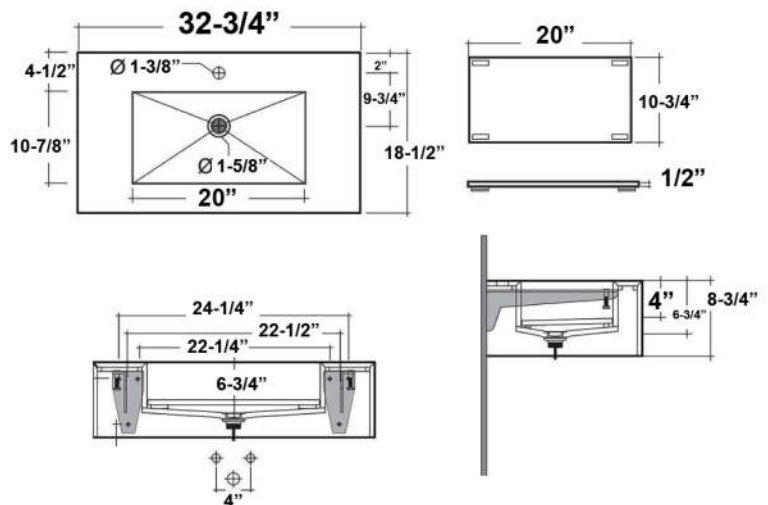

# PRECIOUS 32-3/4" WALL HUNG

Cat.No.

5-621

Faucet not included

W: 32-3/4"  
D: 18-1/2"  
H: 8-3/4"

PR-BRACKET

Drain included

## Interior Dimensions:

Basin Interior:	20" x 10-7/8"
Basin Depth:	6-3/4"
Back of basin to center of faucet:	2-1/4"
Back of basin to center of drain:	9-3/4"
Faucet hole diameter:	1-3/8"
Drain size:	1-5/8"

## Features:

- ▶ Porcelain construction
- ▶ Available for 1 hole (5-621)
- ▶ No overflow
- ▶ Porcelain insert completely conceals drain
- ▶ Drain provided
- ▶ PR-Bracket for precious wall hung sinks included (set of 2)

Dimensions of fixture are nominal and may vary within the range of tolerances established by ASME Standard A112.19.2.2018. Dimensions and specifications subject to change without notice.